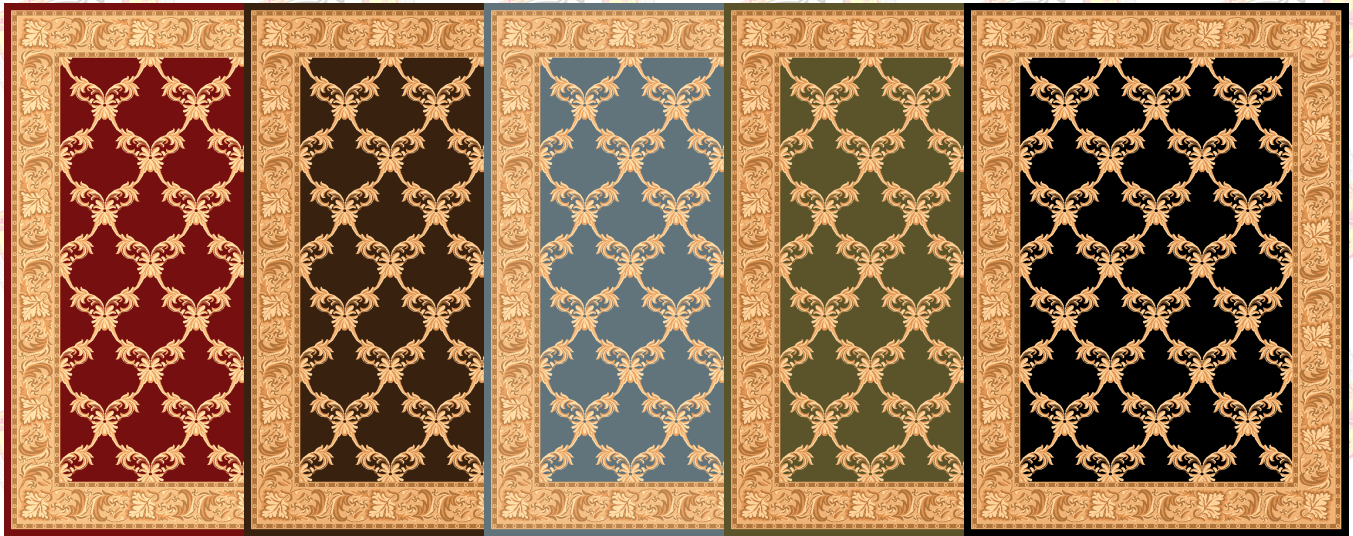

Cherry

Brown

Blue

Dark Green

Black