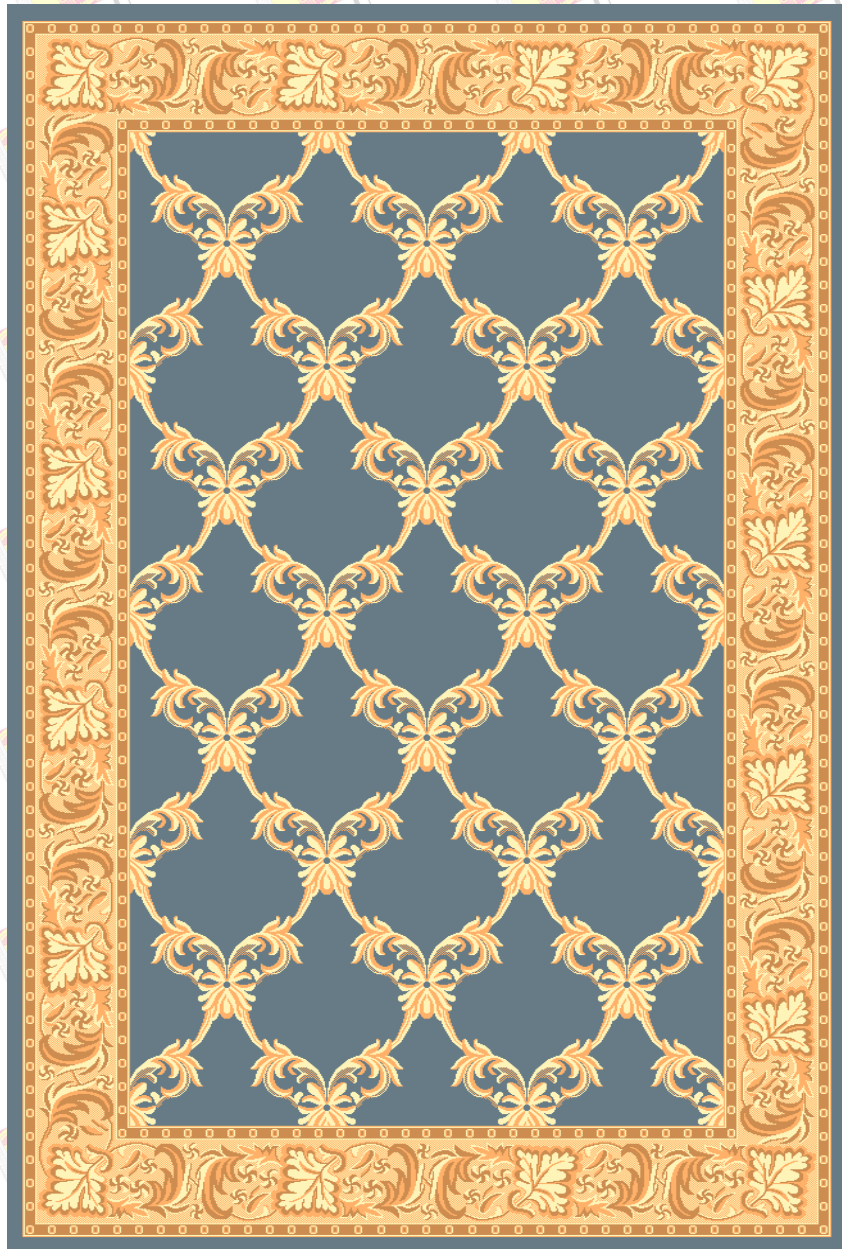

MERIT COLLECTION

BY RUG ONE IMPORTS, LTD.

MERIT - BLUE

AT A GLANCE:

- 100% H.S.P.P. PILE
- WILTON WOVEN IN TURKEY
- AVAILABLE IN AREA RUGS AND RUNNERS
- SOFT WOOL LIKE APPEARANCE AND FEEL

Designed and styled for the discriminating residential consumer looking for affordable decorative carpeting, our "Merit" rugs are beautiful designs with today's popular color ways.

This value priced collection is power loomed of heat set polypropylene using a Wilton face to face construction. A traditional design, "Merit" is available in two popular area rug sizes and matching 27" continuous stair/hall runners. Stair/hall runners can be cut to any desired length. All are in stock for immediate delivery.

View our Merit Collection at

www.rugoneimports.com

or contact your Rug One Imports sales representative at
1-800-248-1128.