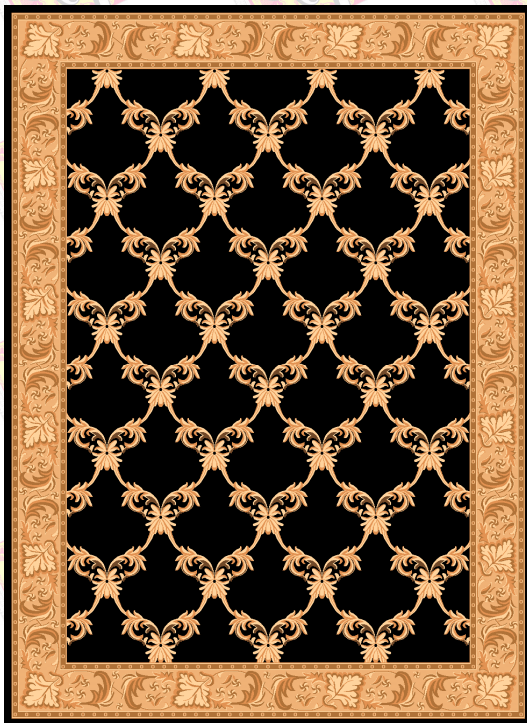

## AT A GLANCE:

- 100% H.S.P.P. PILE
- WILTON WOVEN IN TURKEY
- AVAILABLE IN AREA RUGS AND RUNNERS
- SOFT WOOL LIKE APPEARANCE AND FEEL

Designed and styled for the discriminating residential consumer looking for affordable decorative carpeting, our "Merit" rugs are beautiful designs with today's popular color ways.

This value priced collection is power loomed of heat set polypropylene using a Wilton face to face construction. A traditional design, "Merit" is available in two popular area rug sizes and matching 27" continuous stair/hall runners. Stair/hall runners can be cut to any desired length. All are in stock for immediate delivery.

7'10" X 10'10"  
Area Rug

5'3" X 7'7"  
Area Rug

27" Runner

\* As with all fabrics, dye lots are subject to minor color variations and size. Pattern repeats may vary in accordance with area rug shape and size.

**AVAILABLE COLORS:**

- Cherry
- Brown
- Blue
- Black
- Dark Green

**AVAILABLE SIZES:**

- 5'3" X 7'7"
- 7'10" X 10'10"
- 27" Runner

**PATTERN REPEAT**

- 27" Runner
- 39.5"

\*\* Rug images shown are not to scale.