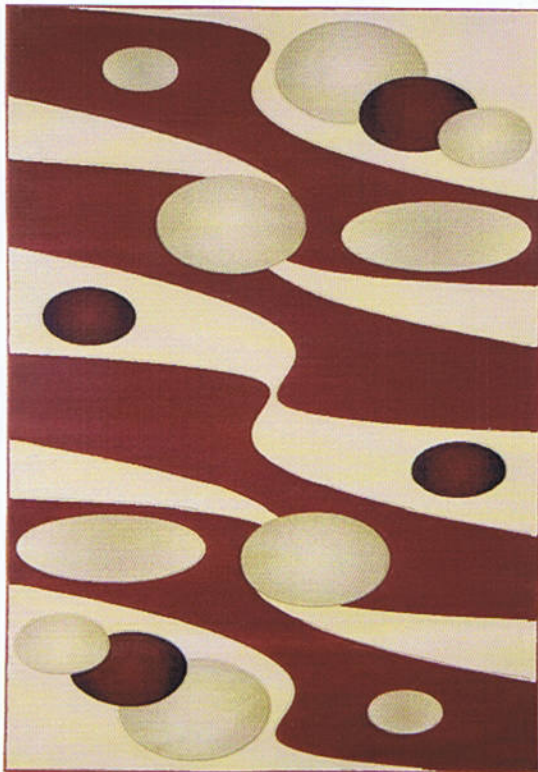

PRESTIGE (192) COLLECTION

Hand Carved

By Rug One Imports, Ltd.

5'3" X 7'9" (160 X 230 cm)
7'7" X 10'10" (240 X 330 cm)

192-079 Black

PRESTIGE (192) COLLECTION

Hand Carved

192-075 Grey

192-076 Brown

192-077 Red

192-078 Green

Produced Exclusively For:
RUG ONE IMPORTS, LTD.
A Division of Belgotex® Industries
View all of our products at
www.rugoneimports.com